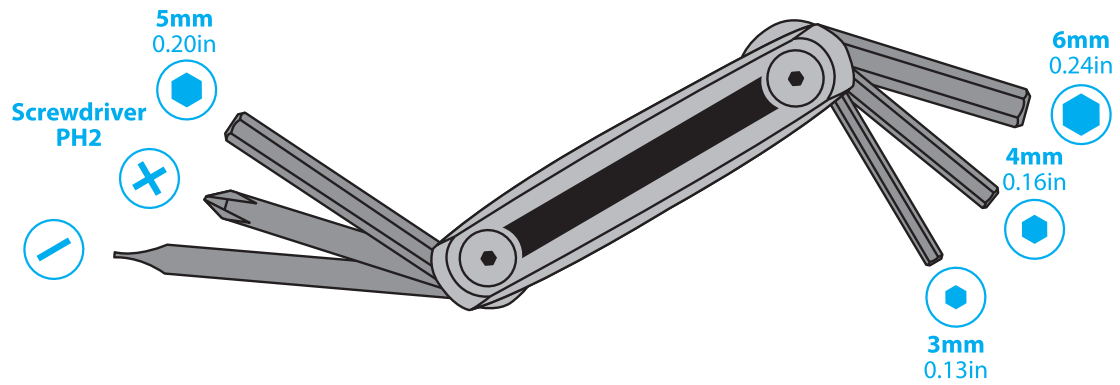

REPAIR KIT

Dunlop

Schrader

Presta

REPAIR KIT

Dunlop

Schrader

Presta