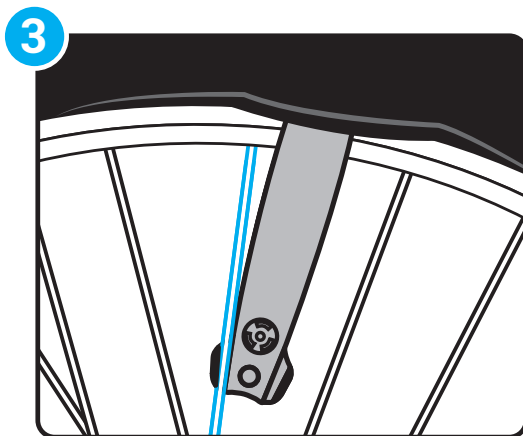

REPAIR KIT

Dunlop

Schrader

Presta

REPAIR KIT

Dunlop

Schrader

Presta